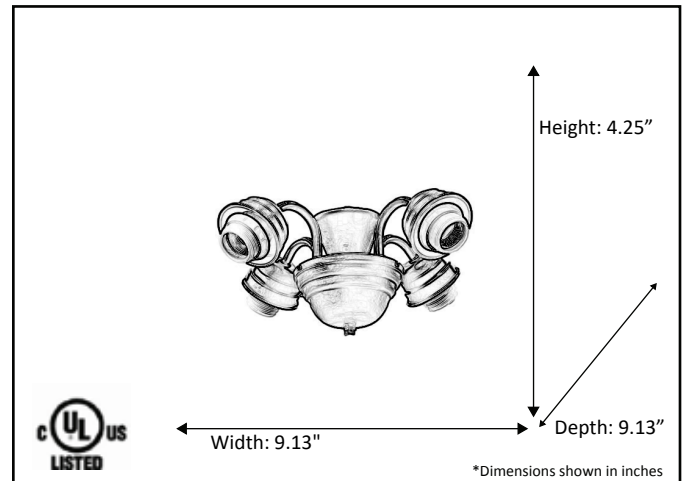

*Lamps not included